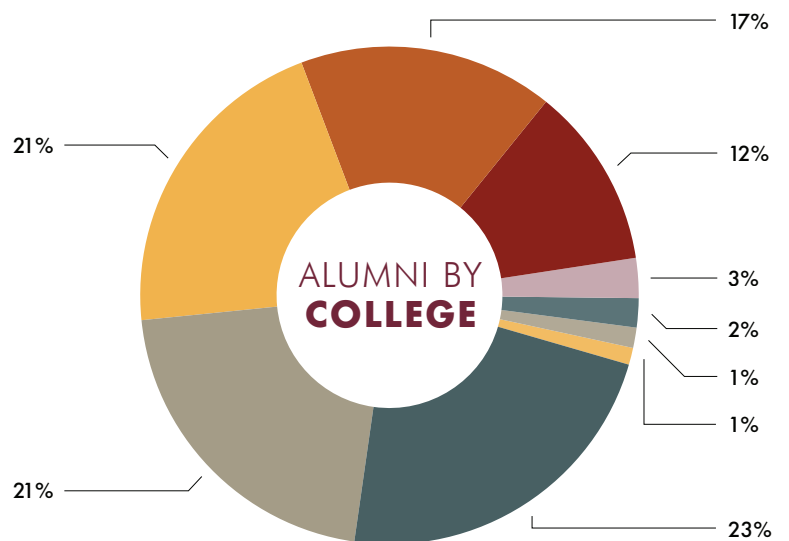

## ALUMNI BY AGE

## BULLDOG NETWORK

**161,172** Contacts

**1,160** Globally

**144,001** Digital

**100+**  
Alumni  
Chapters & Clubs

**55,219**  
Active Members†

†Denotes alumni and friends who have made a gift to MSU

- College of Arts & Sciences (38,819)
- College of Education (36,075)
- College of Business (35,563)
- Bagley College of Engineering (28,240)
- College of Ag. & Life Sciences (20,087)
- College of Forest Resources (4,428)
- College of Arch, Art & Design (3,233)
- College of Veterinary Medicine (2,249)
- Other (1,880)