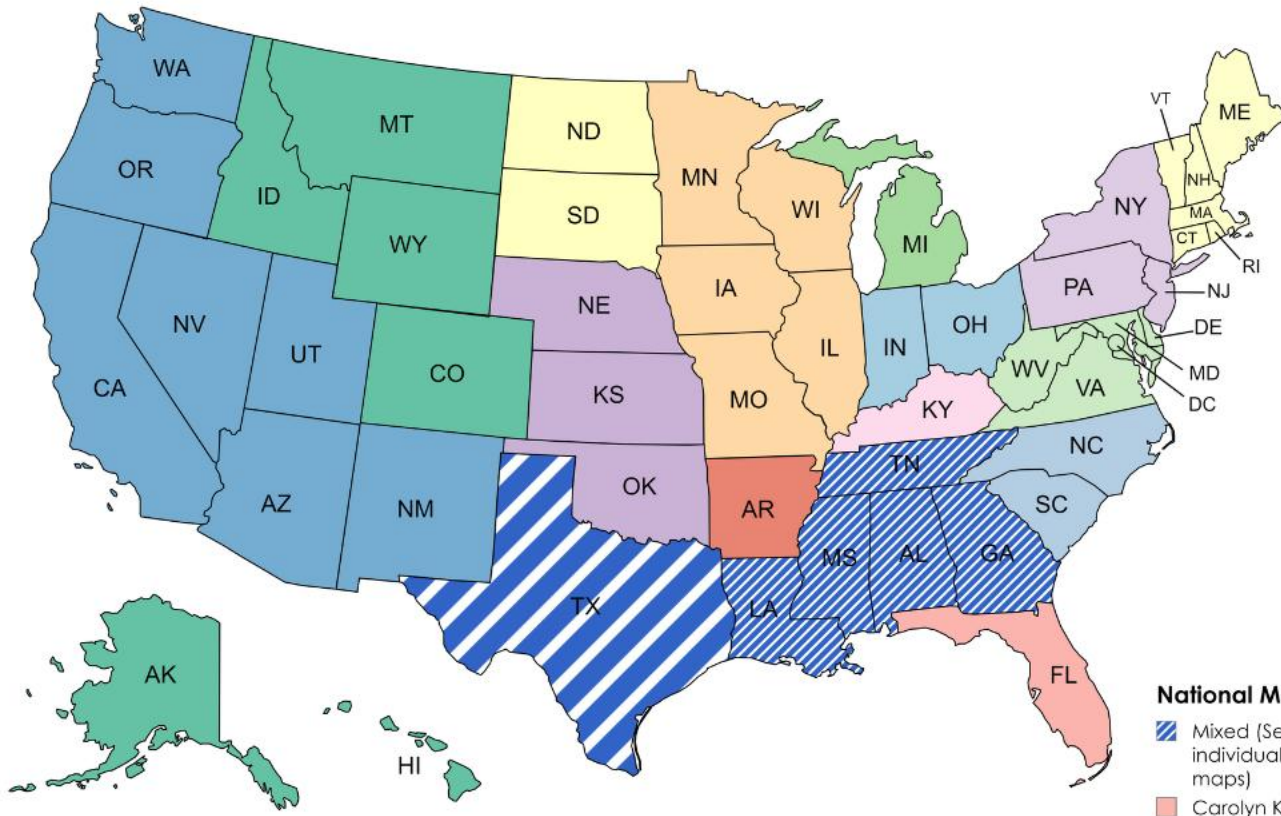

National Map 2024

- Mixed (See individual state maps)
- Carolyn Kate Lowell
- Amanda Burns
- Savannah Willis
- Sarah Gresham Maddox
- Grant Nerren
- Anna Grace Hemphill
- Brooke Thomas
- Jaye West
- Michael O'Reilly
- Austin Fitch
- Gianna Ciotoli Maidens
- Stori Endt
- Anne Browning Wilson
- Brandon Scott Fields

US Map of Territories

MISSISSIPPI STATE
UNIVERSITY™