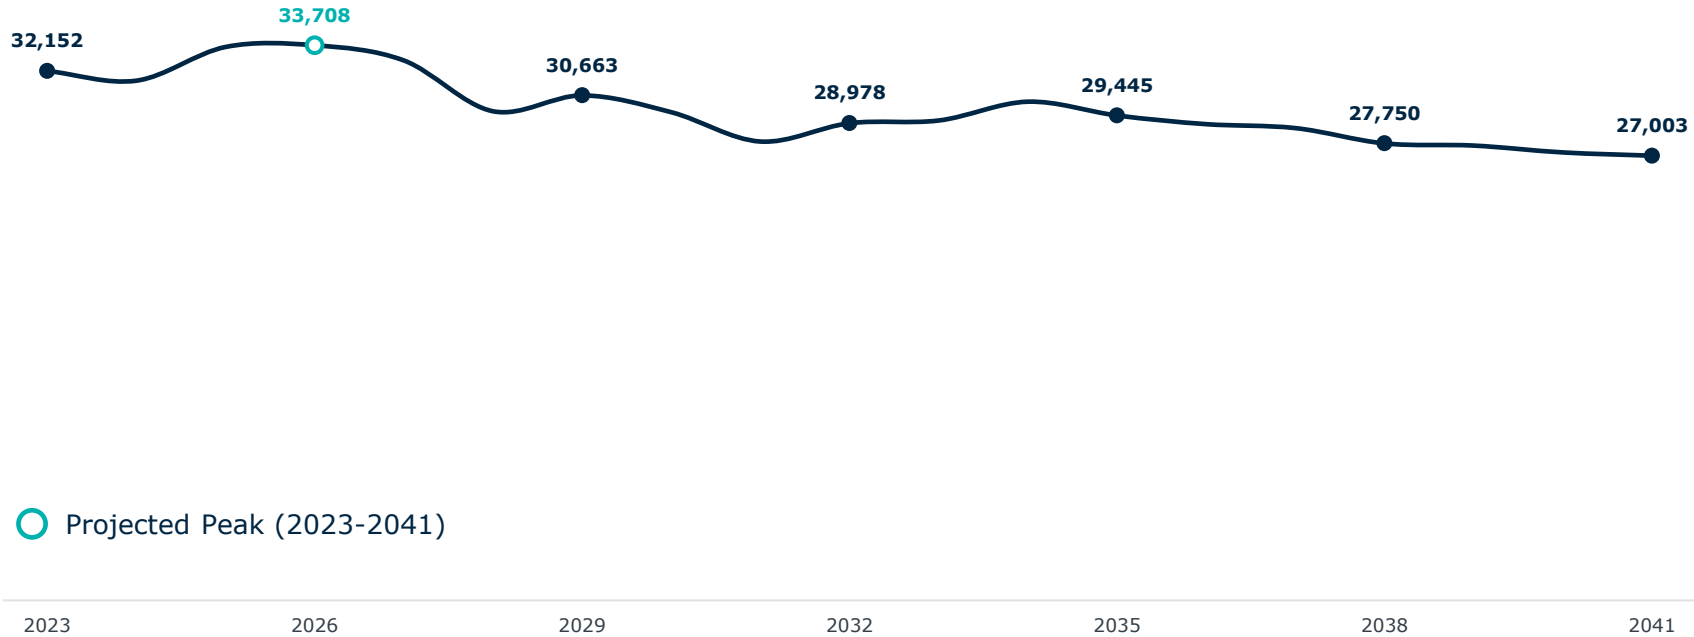

Mississippi High School Student Landscape

Total Public + Private High School Graduates 2023 to 2041

33K
Projected peak of graduates in 2026

-16%
Projected change between 2023 & 2041

55% → 61%
Projected share of non-white public graduates 2023 to 2041