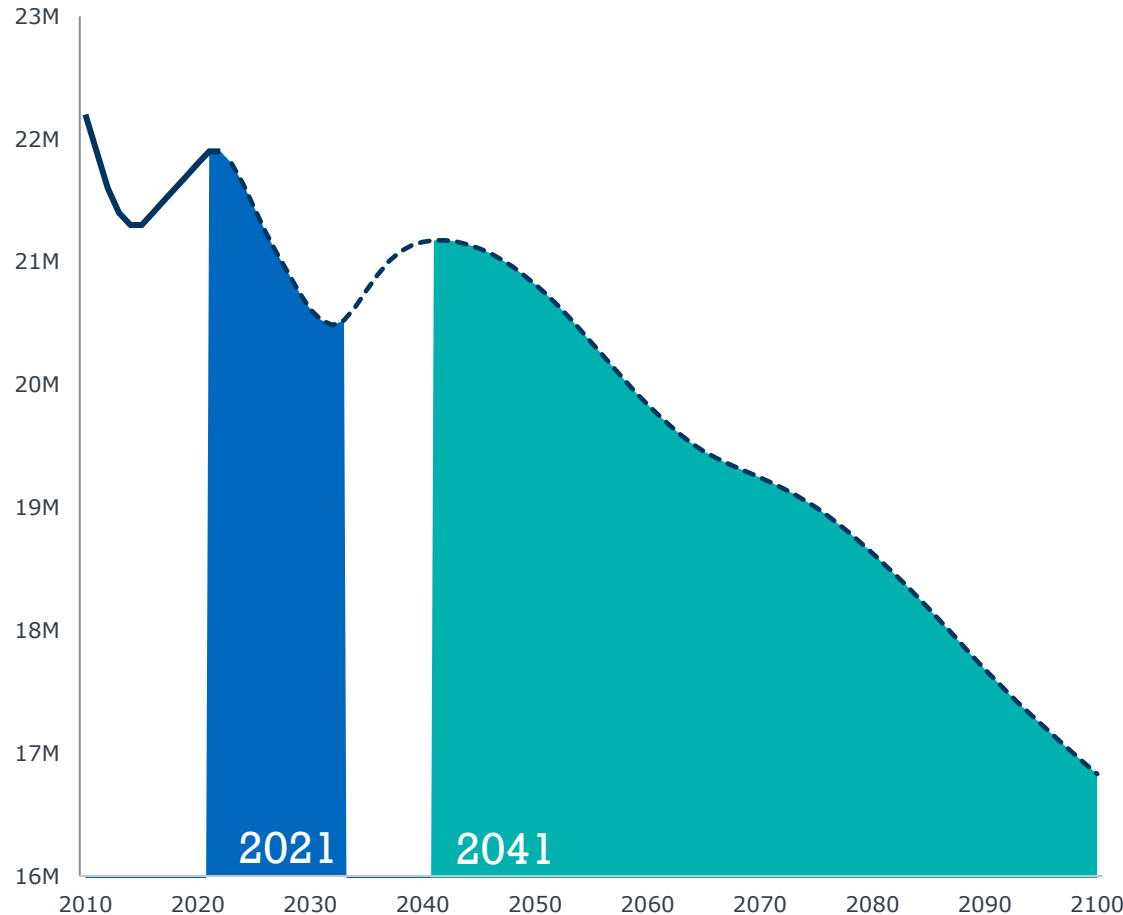

Fewer People Means Fewer Enrollments

Demographic Cliff Followed by Even Steeper Decline Through 2100

United States 15- to 19-Year-Old Population, IHME Projection

The Demographic Cliff

-6.3% or **-1.4M**

Decline in 15- to 19-year-old youth population, 2021-2032

Peak Population

-21% or **-4.3M**

Decline in 15- to 19-year-old youth population, 2041-2100

3x

*College-going population decline from 2041-2100 projected to be **~3x the size of pandemic-era enrollment losses***