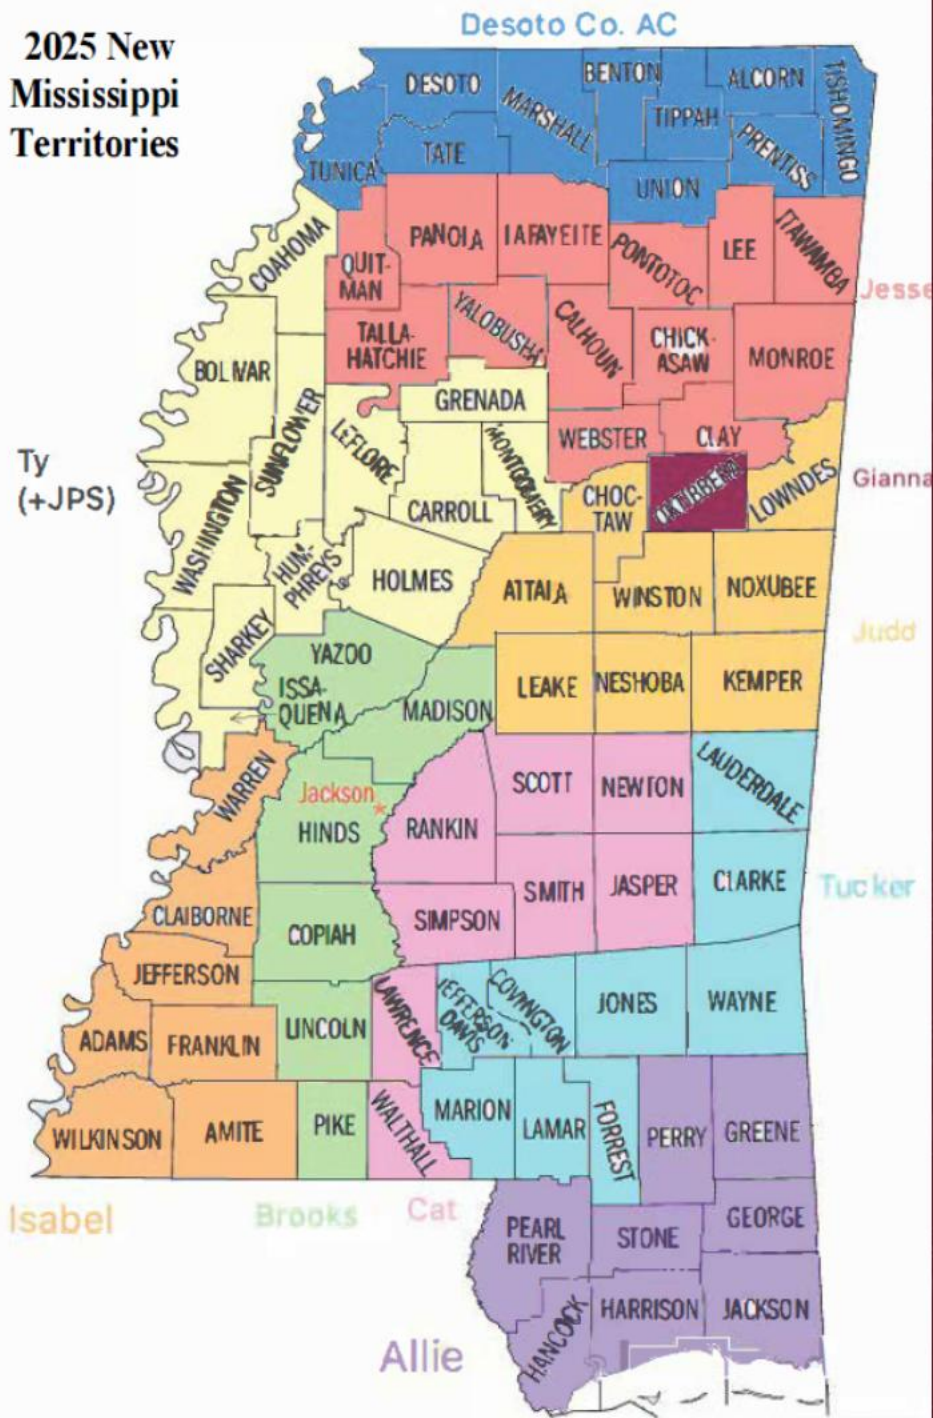

US Map of Territories

MISSISSIPPI STATE
UNIVERSITY™

2025 New
Mississippi
Territories

Mississippi Map of High School Territories

MISSISSIPPI STATE
UNIVERSITY™

A photograph of two young women hugging outdoors. The woman on the left is wearing a white baseball cap with 'CH' in orange letters and a red jacket. She is holding a white folder and a smartphone. The woman on the right is wearing a tiara and a sequined top. They are both smiling and looking towards the camera. In the background, there are other people, trees, and yellow balloons.