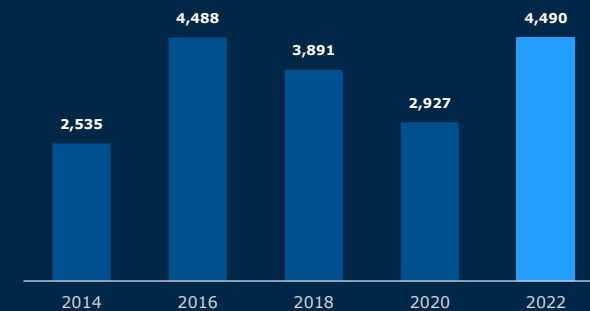

Peak Population

-21% or **-4.3M**

Decline in 15- to 19-year-old youth population, 2041-2100

3x

*College-going population decline from 2041-2100 projected to be **~3x the size of pandemic-era enrollment losses***

Total Public + Private High School Graduates 2023 to 2041

33K
Projected peak of graduates in 2026

-16%
Projected change between 2023 & 2041

55% → 61%
Projected share of non-white public graduates 2023 to 2041

Student Residence + Migration in Mississippi

Fall 2022 First-Time Degree Seeking Undergraduates

State Insights + History

27K

Total first-time enrollment

72%

First-time in-state residents

34 Institutions

Institutions	4-Yr	2-Yr	Total
Public	8	15	23
Private	9	0	9
For Profit	1	1	2

Net Migration

Source: Digest of Education Statistics, Table 309.10 & The Chronicle of Higher Education, Almanac 2024.

RECRUITMENT *Funnel*