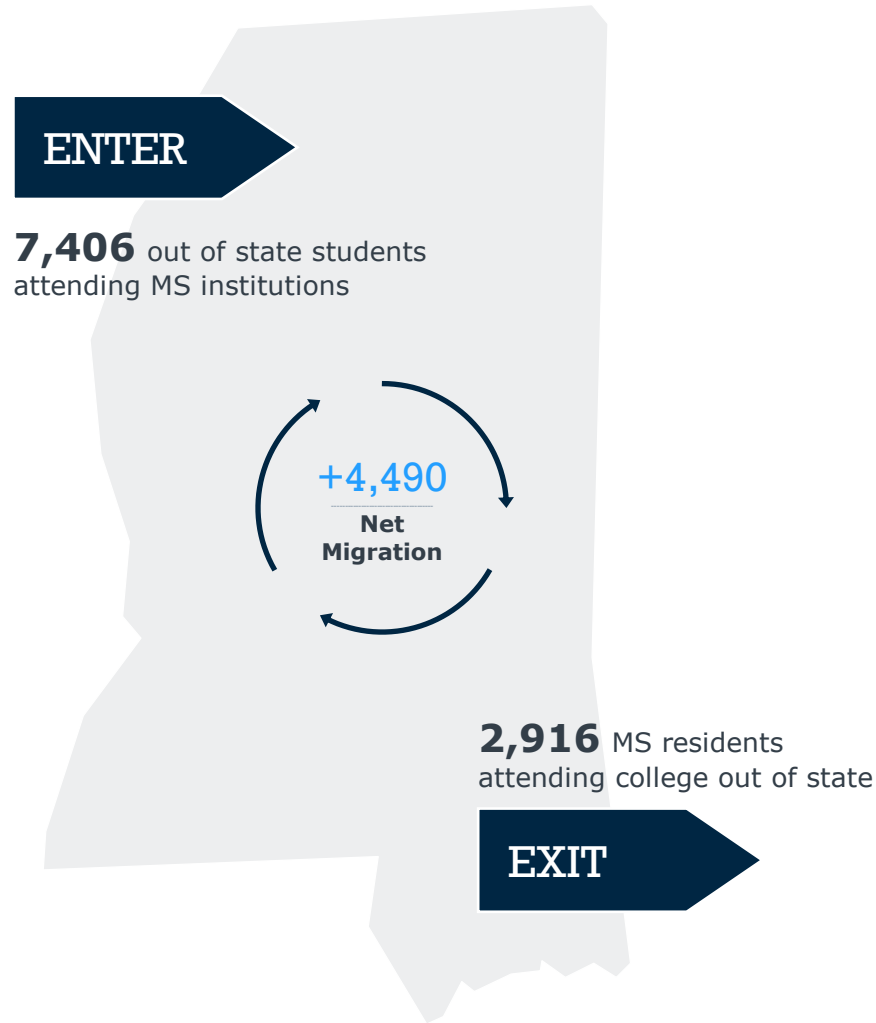

Student Residence + Migration in Mississippi

Fall 2022 First-Time Degree Seeking Undergraduates

State Insights + History

27K

Total first-time enrollment

72%

First-time in-state residents

34 Institutions