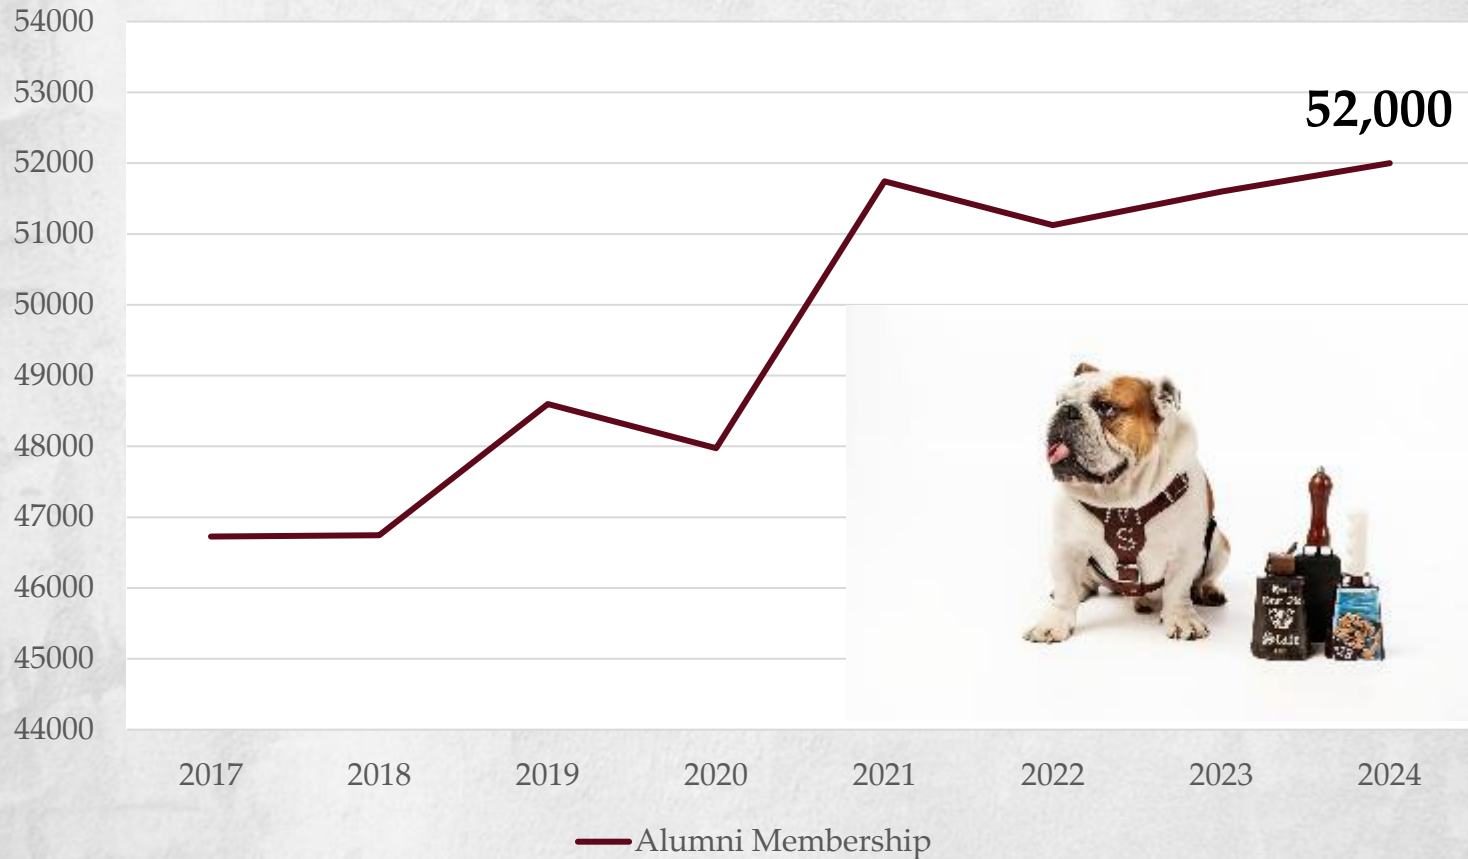

MISSISSIPPI STATE
UNIVERSITY™

Alumni Association

9% Increase in the number Alumni Association Volunteers

852 Volunteers in 2024

MISSISSIPPI STATE
UNIVERSITY™

Alumni Association

Active Alumni Members

Engagement Growth Areas

3,573 Legacy Kids

260

Travelers

12.5% increase

446 Mentors

637 Events

MISSISSIPPI STATE
UNIVERSITY™

Alumni Association